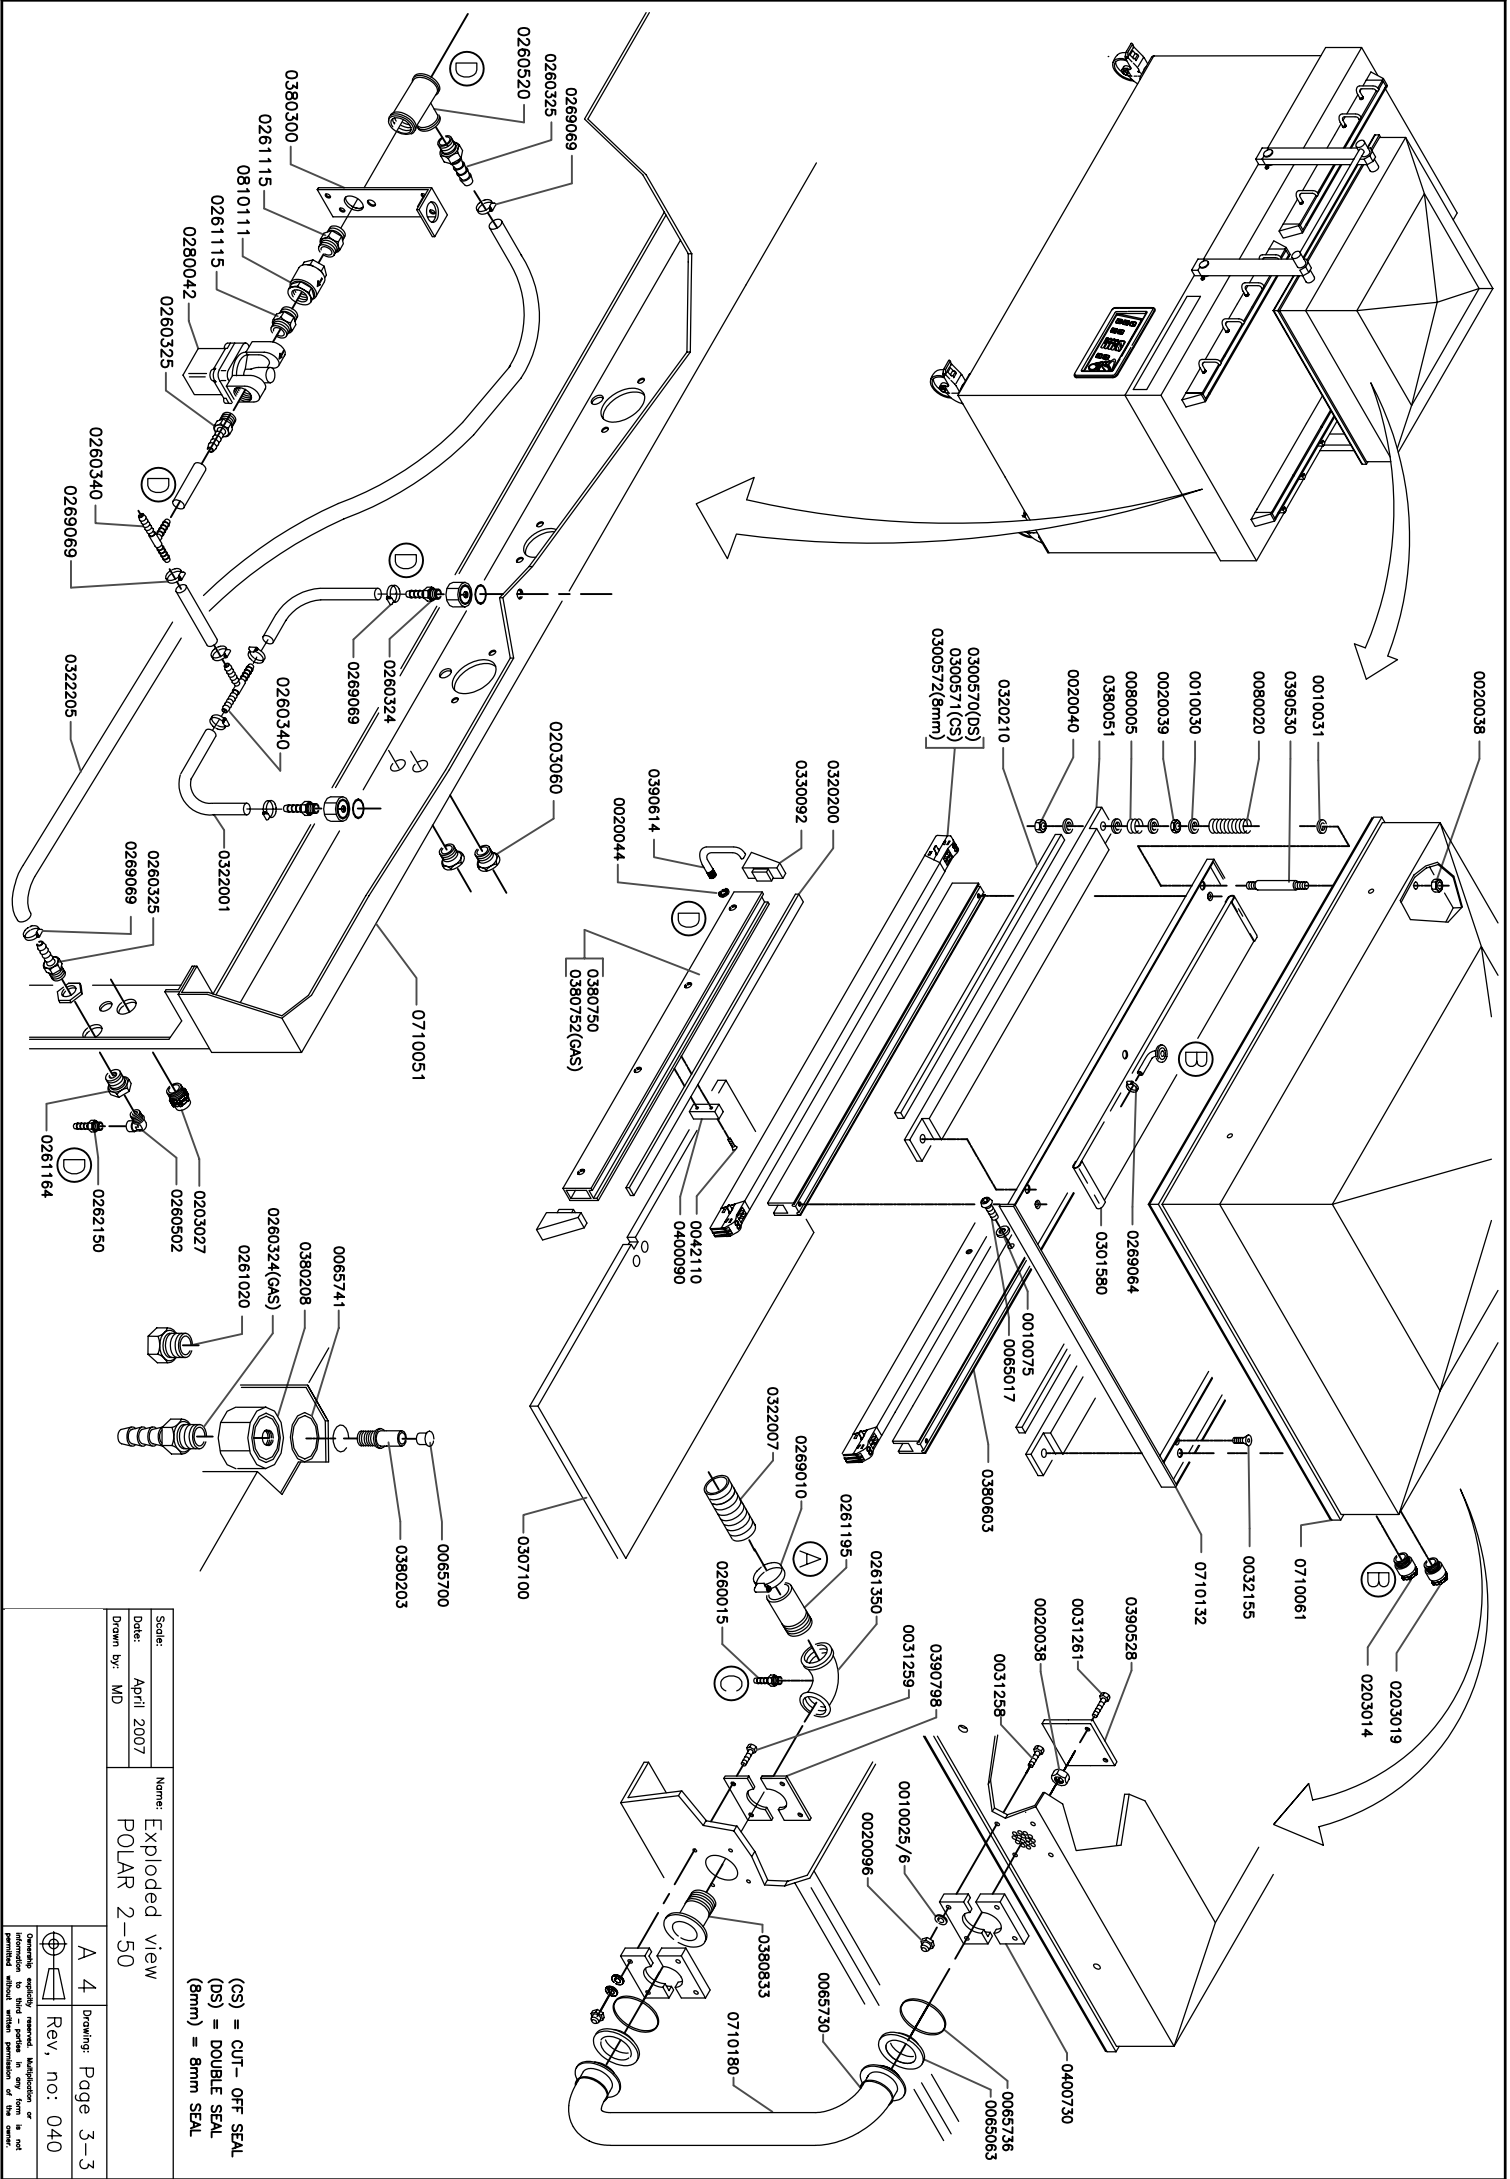

Scale:	June 2007	Name:	Exploded view
Date:	June 2007	Drawn By:	R/D
Rev. no.:	040	Sheet:	POLAR 2-50
Page:	2-3	Sheet:	4

040
Rev. no.: 040
Page 2-3

Scale:	Name:
Date: April 2007	Exploded view
Drawn by: MID	POLAR 2-50
(CS) = CUT-OFF SEAL (DS) = DOUBLE SEAL (8mm) = 8mm SEAL	
A 4	Drawings: Page 3-3
Rev. no.: 040 <small>Ownership is hereby reserved. Modification or information to third parties is not permitted without permission of the owner.</small>	